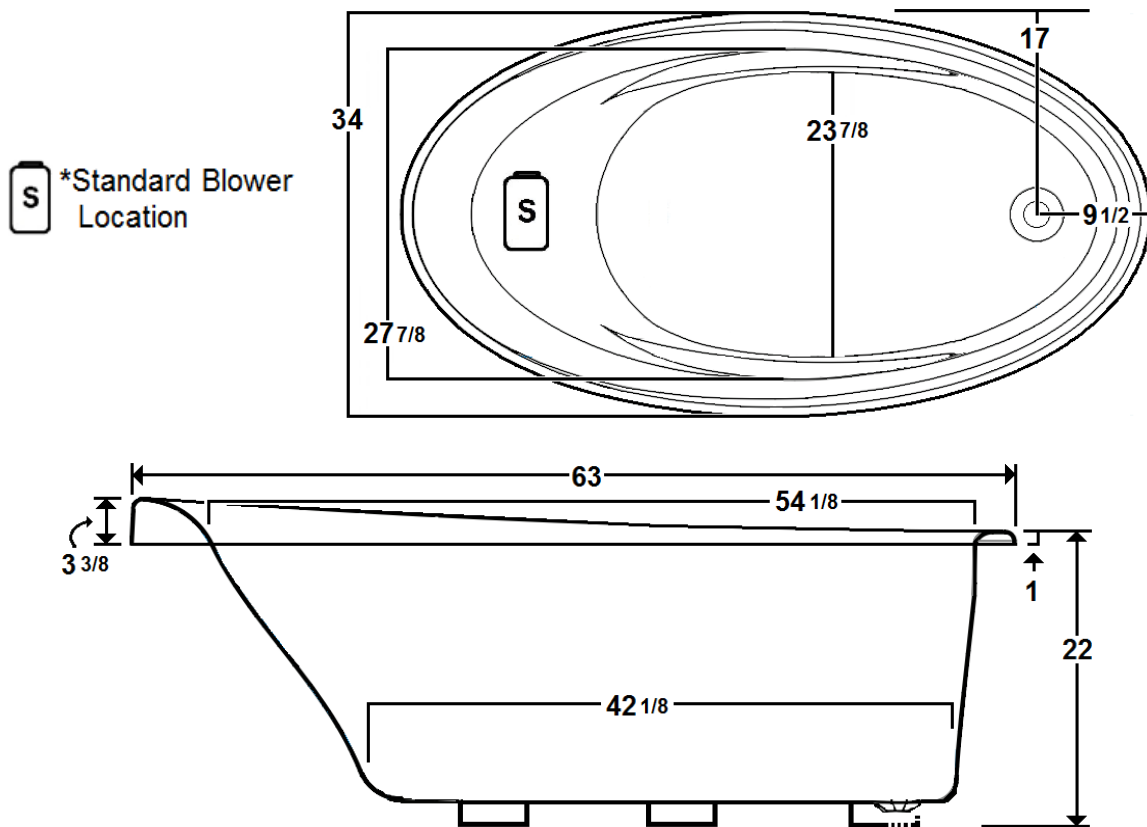

## 63" x 34" Drop-In Acrylic Air Bath

Model Number  
**6334AA064**  
Drop-In Air Bath in White

**\*All dimensions are +/- 1/2" and subject to change without notice\***

### Technical Information

- Weight: 177 lbs.
- Water Depth to Overflow: 16 1/4"
- Water Capacity: 63 gal.
- Sump Dimension: 42 1/8" x 23 7/8"